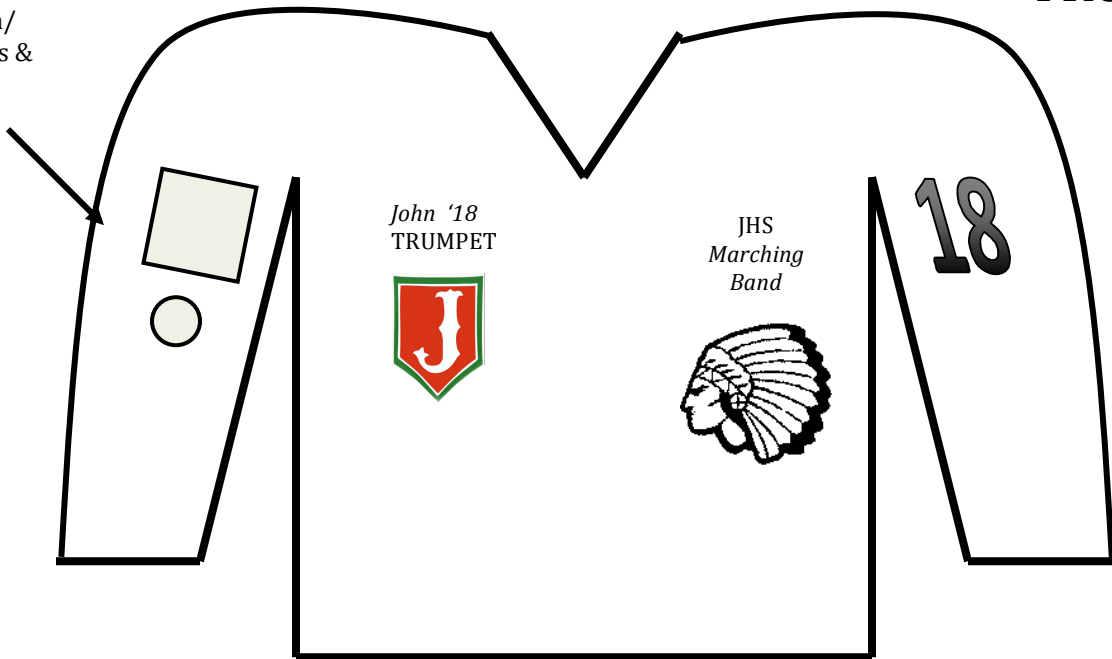

# JHS BAND JACKET PATCH PLACEMENTS

FRONT

Participation/  
Award Patches &  
Buttons

BACK

## 8<sup>th</sup> Grade

Mini "J" Shield  
-Under Name  
*(replaced by large "J" Shield in senior year - can then be put on the right shoulder)*

## 9<sup>th</sup> Grade

Graduation Year  
-On left shoulder

## 12<sup>th</sup> Grade

Large "J" Shield  
-Under Name